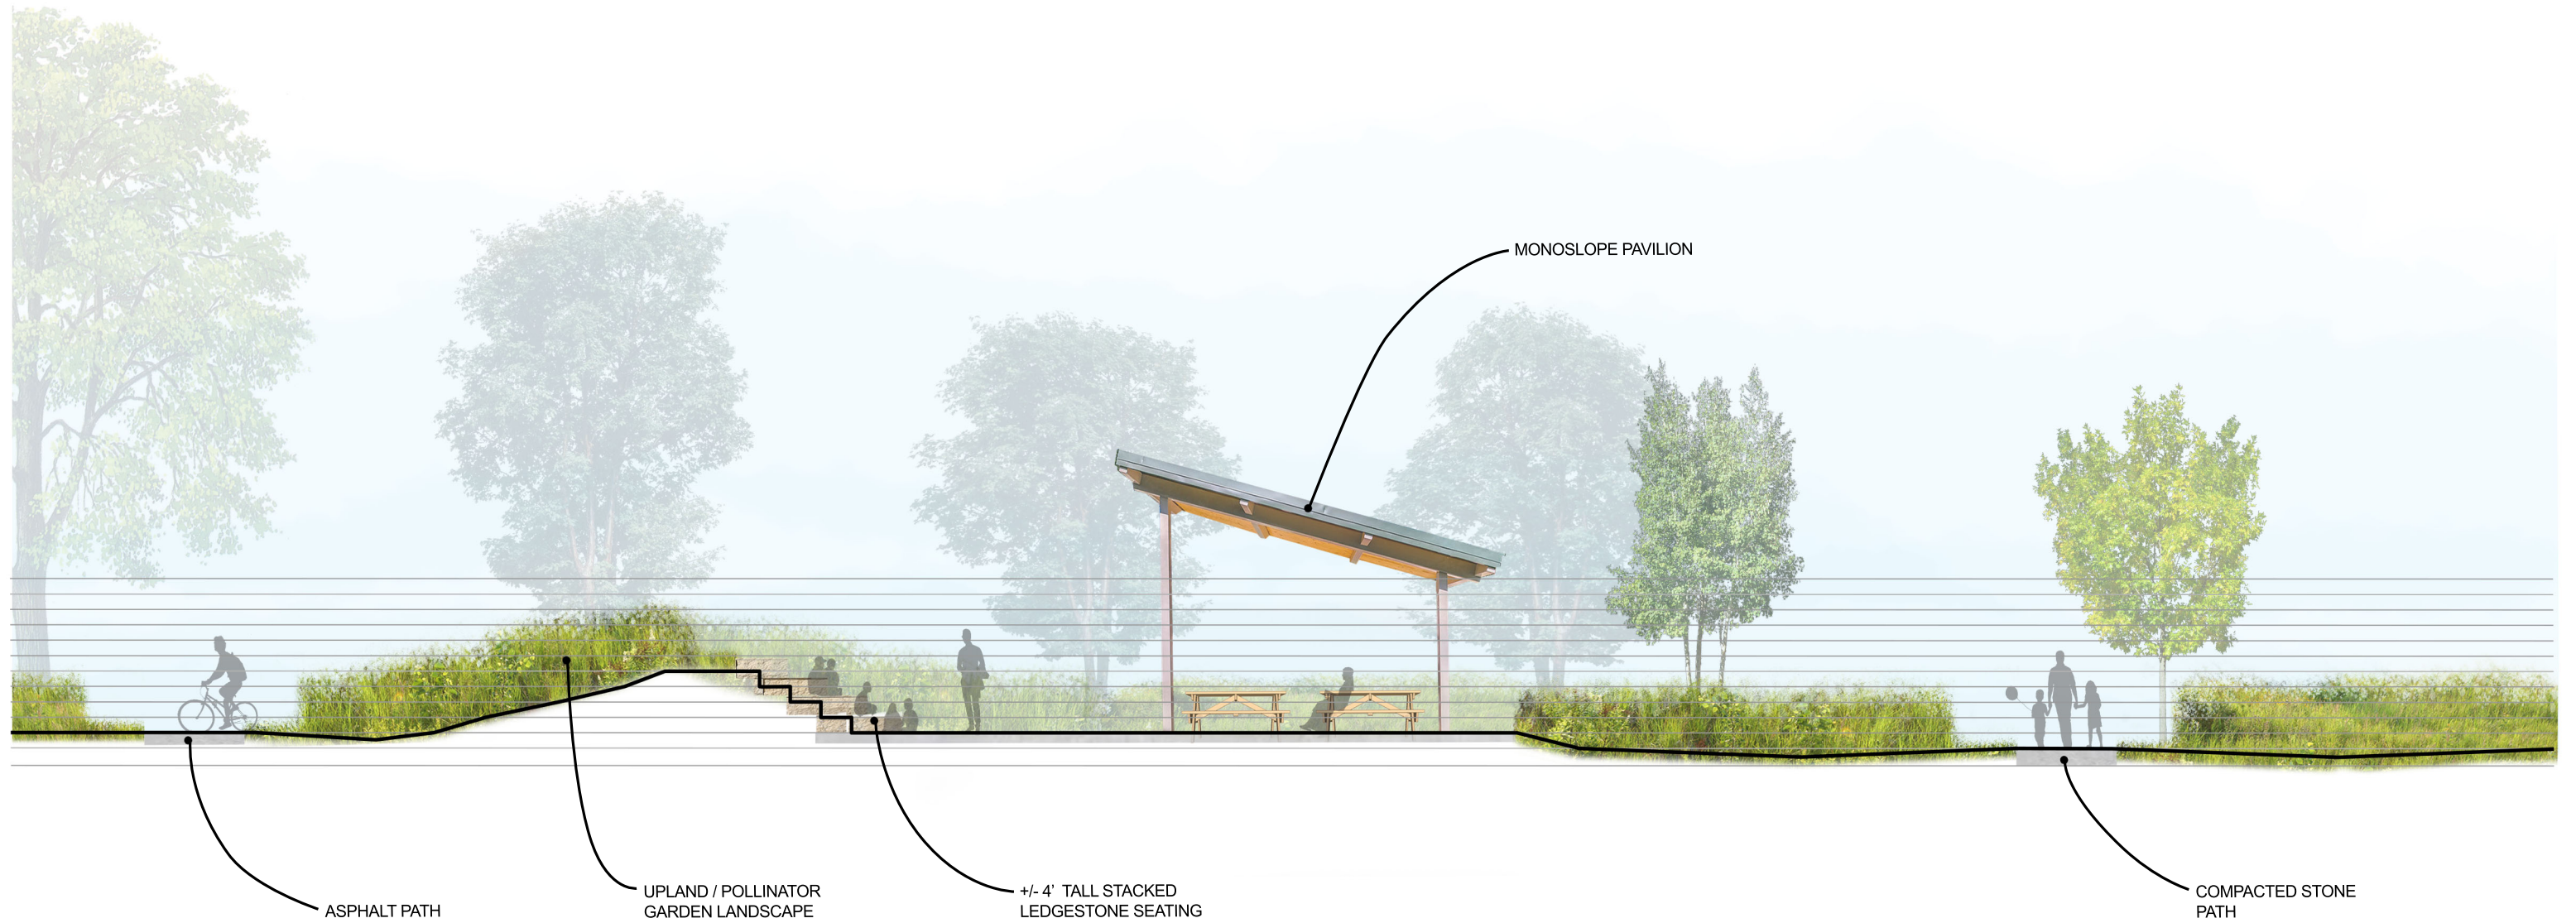

Chandler Park Outdoor Classroom Overall Context Plan

City of Detroit, MI | August 20, 2021

Chandler Park Outdoor Classroom Conceptual Plan

City of Detroit, MI | August 20, 2021

Chandler Park Outdoor Classroom Section

City of Detroit, MI | August 20, 2021

Monoslope Pavilion - Superior Shelter

Monoslope Pavilion - Poligon

Ledgestone Seating and Custom Pavilion

Ledgestone Seating

Ledgestone Seating

Prairie / Pollinator Garden Mix